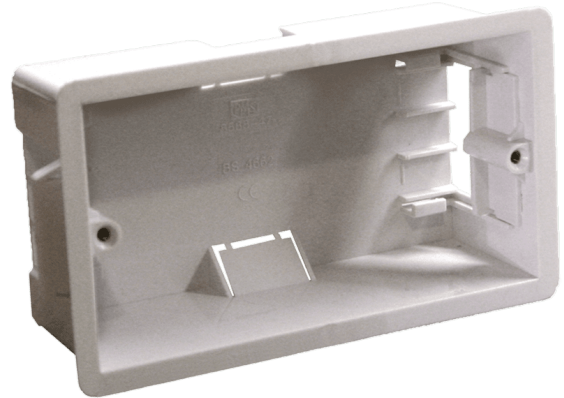

# WB50/FG

## Flush mount box for AUDAC wallpanel - hollow wall

### Product information:

---

The WB50 are wall boxes for mounting AUDAC wall control panels such as the DW5066, MWX65 and WP523. The /FG is the white plastic version that is meant for flush mounting in Gypsum walls.

### Product Features:

---

Material	ABS
Dimensions	144.5 x 83.5 x 47.5 mm (W x H x D)
Cut-out measurement	135 x 75 mm