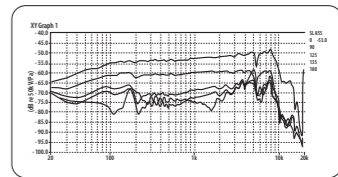

NEGACIÓN LEGAL

GARANTÍA LIMITADA

PT Características

- Microfone vocal dinâmico com botão liga / desliga
- A presença de frequências médias suaves aumenta para excelente projeção de voz
- Resposta de frequência ultra-ampla para um som brilhante e transparente
- A saída de sinal extremamente alta permite que sua voz atravesse
- A característica cardioide minimiza o ruído de fundo e feedback
- Filtro de ruído esférico e pop integrado
- Sistema de montagem contra choque para reduzir o ruído de manuseio
- Conector XLR de 3 pinos para maior integridade de sinal
- Adaptador de pedestal de microfone e capa rígida de proteção incluídos