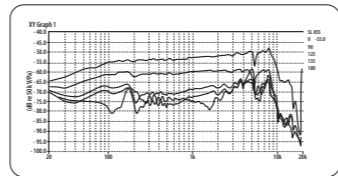

LEGAL DISCLAIMER

LIMITED WARRANTY

DE Eigenschaften

- Dynamisches Gesangsmikrofon mit Ein / Aus-Schalter
- Die sanfte Präsenz bei mittleren Frequenzen steigt für eine hervorragende Sprachprojektion
- Ultraweiter Frequenzgang für brillanten und transparenten Klang
- Die extrem hohe Signalausgabe lässt Ihre Stimme durchschneiden
- Die Nierencharakteristik minimiert Hintergrundgeräusche und Rückkopplungen
- Integrierter kugelförmiger Wind- und Pop-Noise-Filter
- Stoßdämpfersystem zur Reduzierung von Handhabungsgeräuschen
- 3-poliger XLR-Anschluss für höchste Signalintegrität
- Mikrofonständeradapter und Schutzhülle enthalten