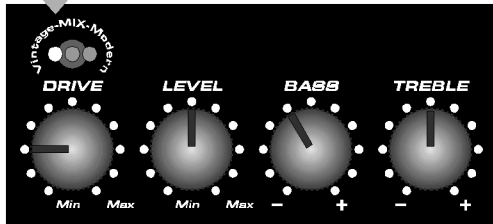

DISCOVER ABIGAR FEATURES

1. **1** Use to achieve Vintage sound