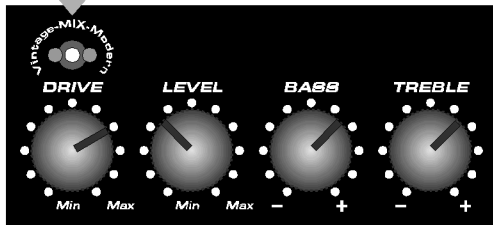

Warning ! Only the power supply included with the effect must be used.

4. VINTAGE / MIX / MODERN - three way mode switch
5. DRIVE - drive saturation
6. LEVEL - output volume level
7. BASS - bass level
8. TREBLE - treble level
9. FOOT SWITCH - true-bypass when on the "Off" position
10. LED - power indicator

Warning! The effect is turned off only when the power supply is unplugged.

Thank you for your trust and for choosing Taurus Abigar

DISCOVER ABIGAR FEATURES

- 1** Use to achieve Vintage sound

- 2** Test bass guitar sound using MIX settings (Vintage + Modern)