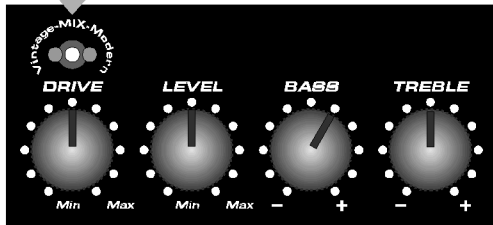

1. **2** Test bass guitar sound using MIX settings (Vintage + Modern)