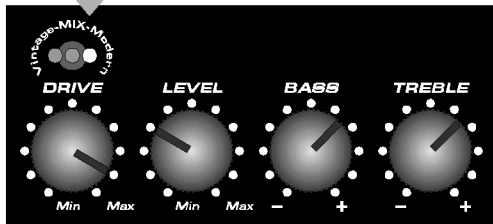

1. **4** Modern Drive setting attains new character to bass guitar sound

Box Electronics
ul Cieszyńskiego 4
81-881 Sopot
Poland
tel +48 58 550 66 46
tel/fax +48 58 551 90 05
e-mail info@taurus-amp.pl
www.taurus-amp.pl

RoHS

Disposal of old Electrical & Electronic Equipment (Applicable throughout the European Union and other European countries with separate collection programs)

This symbol, found on your product or on its packaging, indicates that this product should not be treated as household waste when you wish to dispose of it. Instead, it should be handed over to an applicable collection point for the recycling of electrical and electronic equipment. By ensuring this product is disposed of correctly, you will help prevent potential negative consequences to the environment and human health, which could otherwise be caused by inappropriate disposal of this product. The recycling of materials will help to conserve natural resources. For more detailed information about the recycling of this product, please contact your local city office, household waste disposal service or the retail store where you purchased this product.